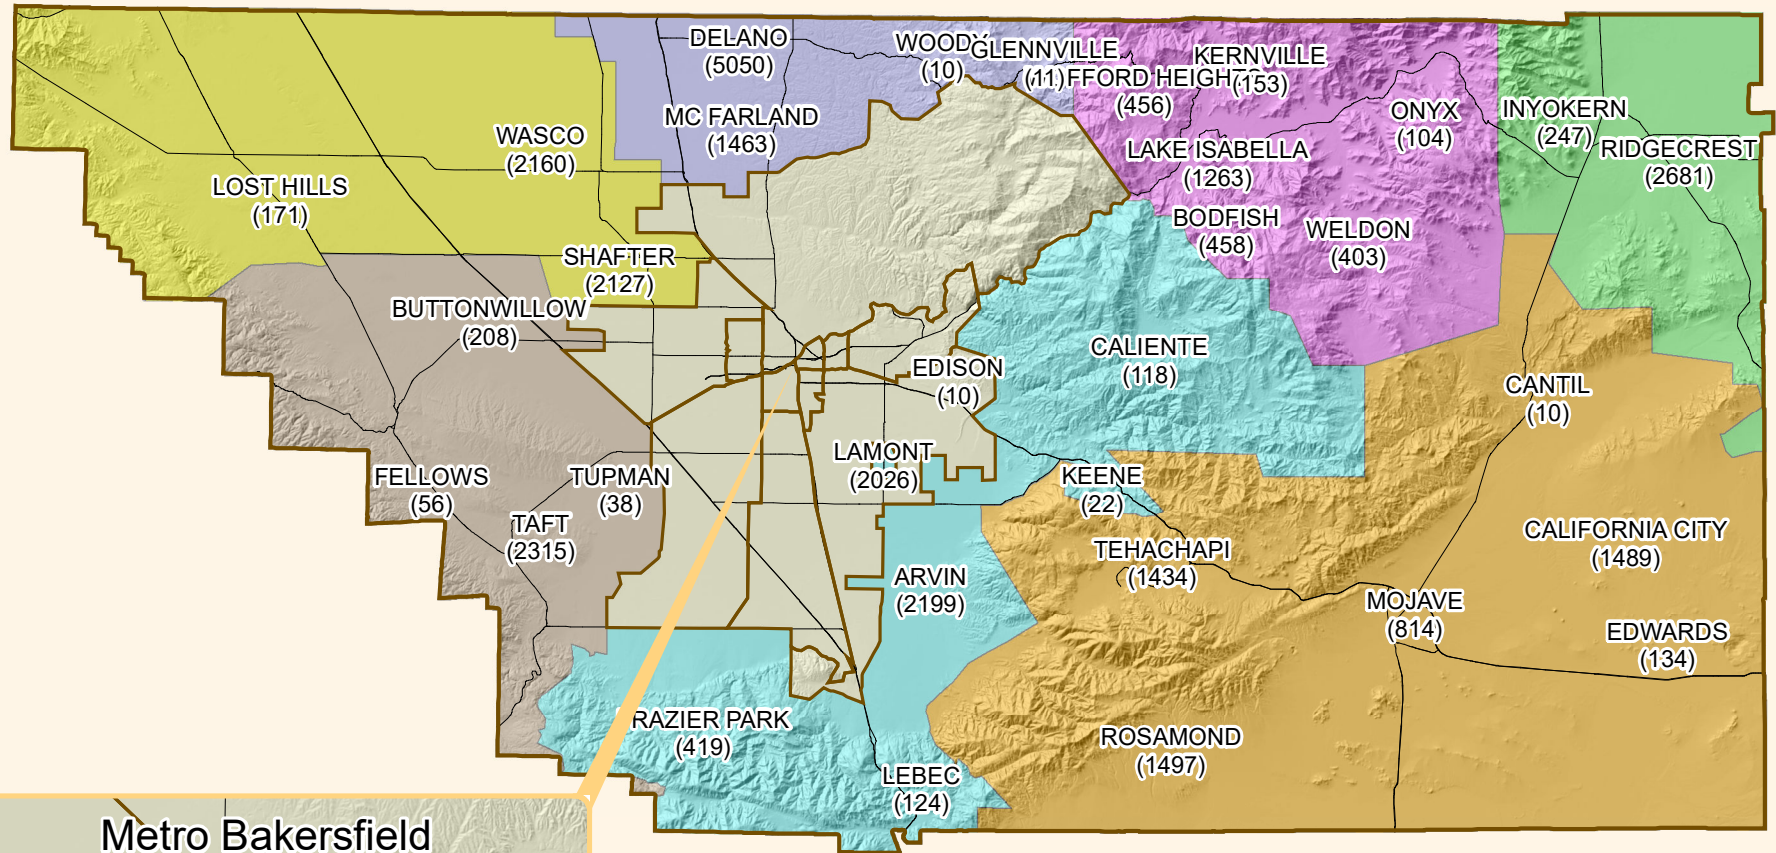

July 2023 CalFresh Cases in Kern County and Greater Bakersfield

Districts

- Bakersfield
- Mojave
- Delano
- Ridgecrest
- Lake Isabella
- Shafter
- Lamont
- Taft

- Metro Bakersfield Zip Codes
- Major Roads

CalFresh Cases

Greater Bakersfield = 59,965
 Greater Bakersfield PO Boxes = 1,202
 Outlying Districts = 30,689
 Total Kern County = 90,856
 Out-of-County = 443
 Totals = 91,299

Data Source
 CalFresh Cases by Zip Code.
 C-IV Ad Hoc Report
 including category codes:
 OF, NA, PA.
 Map Created 9/14/2023 at 10:49 AM
 By Edwin Guerra, DHS, SSW III