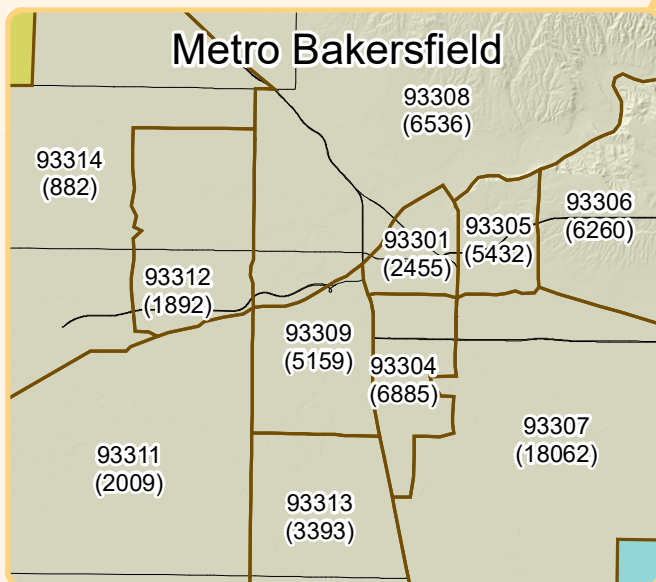

July 2023 CalFresh Cases in Kern County and Greater Bakersfield

Districts

- Bakersfield
- Mojave
- Delano
- Ridgecrest
- Lake Isabella
- Shafter
- Lamont
- Taft

- Metro Bakersfield Zip Codes
- Major Roads

CalFresh Cases

Greater Bakersfield = 59,965
 Greater Bakersfield PO Boxes = 1,202
 Outlying Districts = 30,689
 Total Kern County = 90,856
 Out-of-County = 443
 Totals = 91,299

Data Source
 CalFresh Cases by Zip Code.
 C-IV Ad Hoc Report
 including category codes:
 OF, NA, PA.
 Map Created 9/14/2023 at 10:49 AM
 By Edwin Guerra, DHS, SSW III