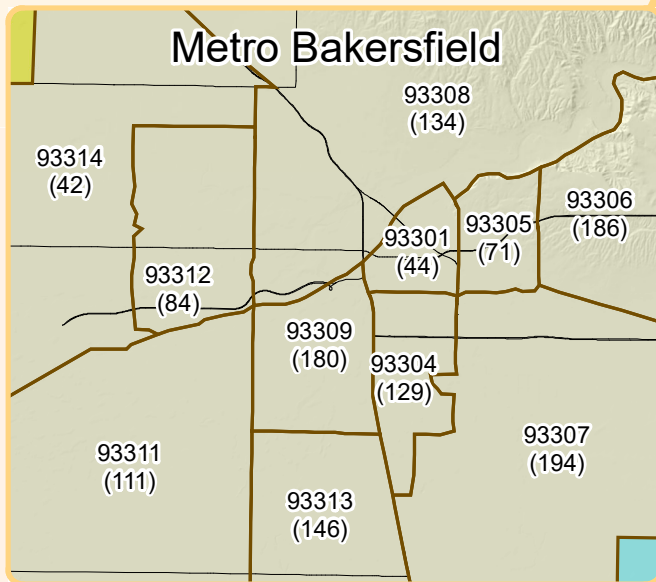

# July 2023 FC, AAP, and Kin-Gap Cases in Kern County and Greater Bakersfield

## Districts

- |               |            |
|---------------|------------|
| Bakersfield   | Mojave     |
| Delano        | Ridgecrest |
| Lake Isabella | Shafter    |
| Lamont        | Taft       |

- Metro Bakersfield Zip Codes
- Major Roads

**FC, AAP, Kin-Gap**  
 Greater Bakersfield = 1,321  
 Greater Bakersfield PO Boxes = 2  
 Outlying Districts = 421  
 Total Kern County = 1,744  
 Out-of-County = 182  
 Total = 1,926

**Data Source**  
 Foster Care (FC), Adoptions Assistance Program (AAP), Kin-Gap Cases by Zip Code.  
 C-IV Ad Hoc including category codes: 03, 04, 05, 40, 42, 45, 4F.  
 Map Created 9/14/2023 at 3:00 PM  
 By Edwin Guerra, DHS, SSW III