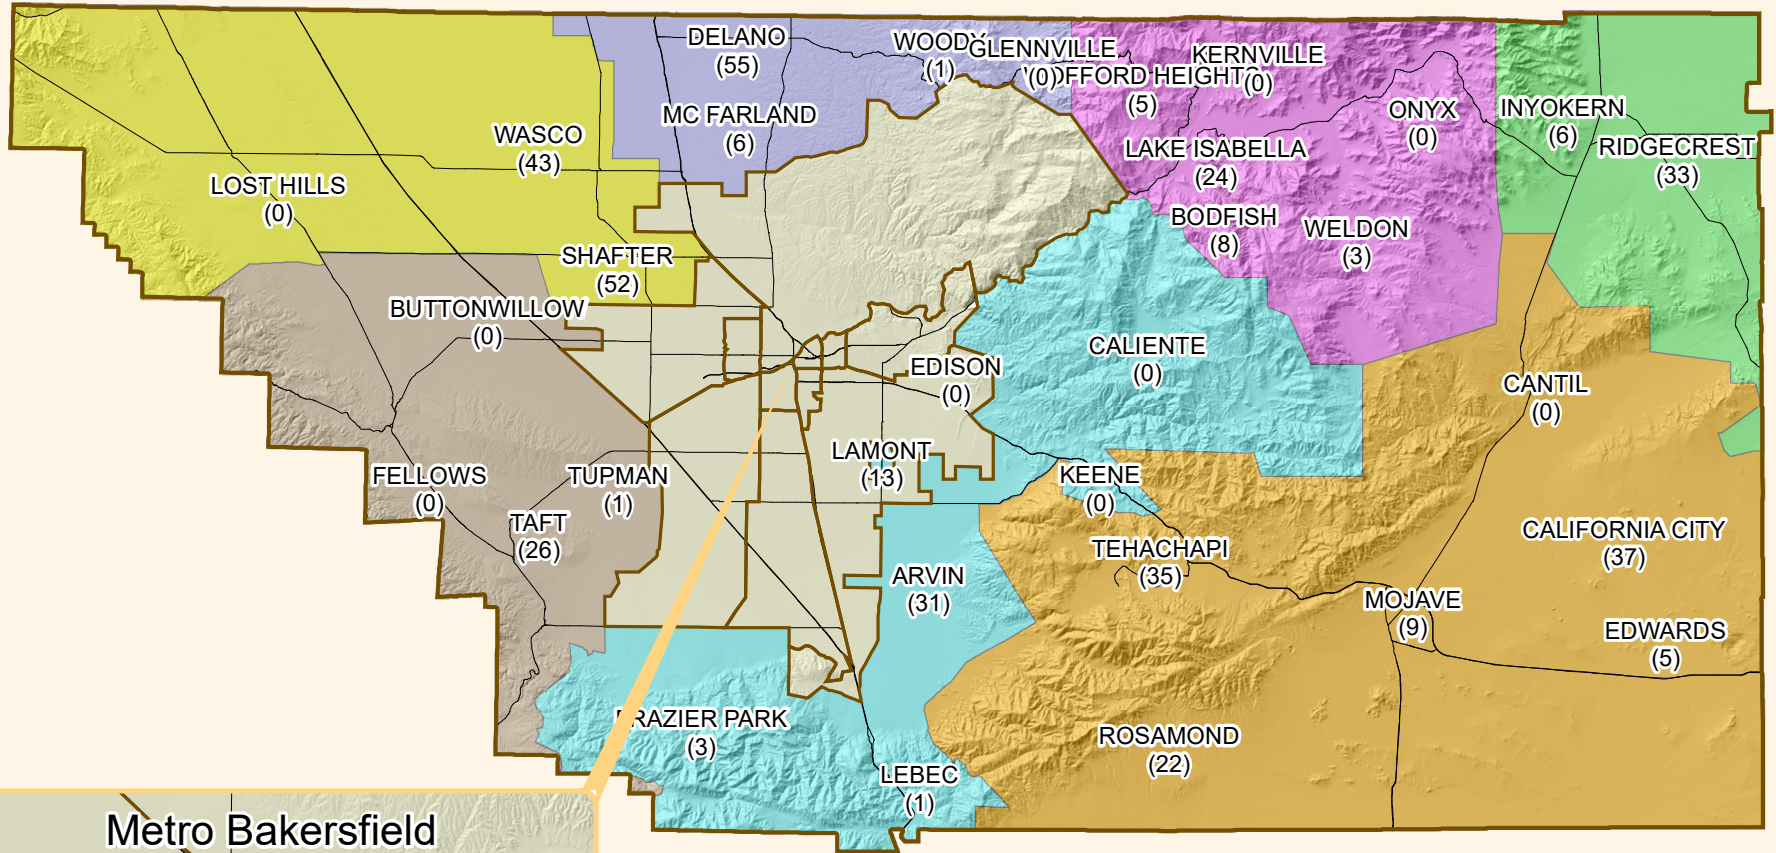

# July 2023 FC, AAP, and Kin-Gap Cases in Kern County and Greater Bakersfield

## Districts

- |               |            |
|---------------|------------|
| Bakersfield   | Mojave     |
| Delano        | Ridgecrest |
| Lake Isabella | Shafter    |
| Lamont        | Taft       |

- Metro Bakersfield Zip Codes
- Major Roads

**FC, AAP, Kin-Gap**  
 Greater Bakersfield = 1,321  
 Greater Bakersfield PO Boxes = 2  
 Outlying Districts = 421  
 Total Kern County = 1,744  
 Out-of-County = 182  
 Total = 1,926

**Data Source**  
 Foster Care (FC), Adoptions Assistance Program (AAP), Kin-Gap Cases by Zip Code.  
 C-IV Ad Hoc including category codes: 03, 04, 05, 40, 42, 45, 4F.  
 Map Created 9/14/2023 at 3:00 PM  
 By Edwin Guerra, DHS, SSW III