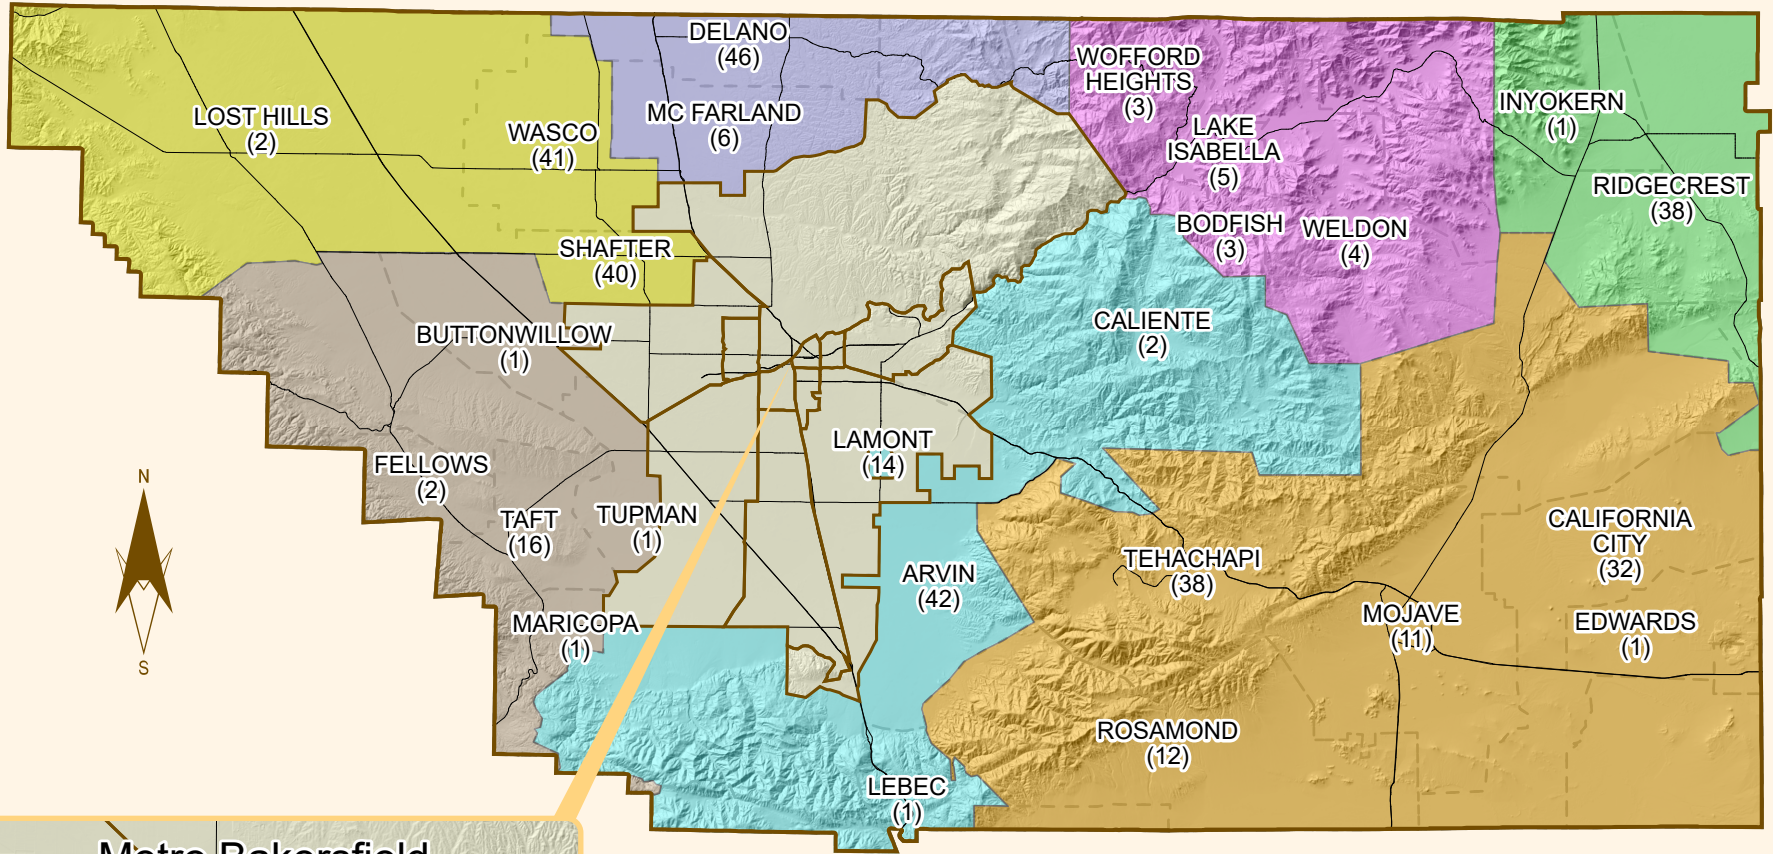

September 2024 FC, AAP, and Kin-Gap Cases in Kern County and Greater Bakersfield

Districts

- Bakersfield
- Delano
- Lake Isabella
- Lamont
- Mojave
- Ridgecrest
- Shafter
- Taft

Metro Bakersfield Zip Codes

— Major Roads

FC, AAP, Kin-Gap

Greater Bakersfield = 1,349
 Greater Bakersfield PO Boxes = 3
 Outlying Area = 363
 Total Kern County = 1,715
 Out-of-County = 192
 Totals = 1,907

Data Source

Foster Care (FC), Adoptions Assistance Program (AAP), Kin-Gap Cases by Zip Code. C-IV Ad Hoc including category codes: 03, 04, 05, 40, 42, 45, 4F. Map Created 10/22/2024 at 11:37 AM By Edwin Guerra, DHS, SSW III