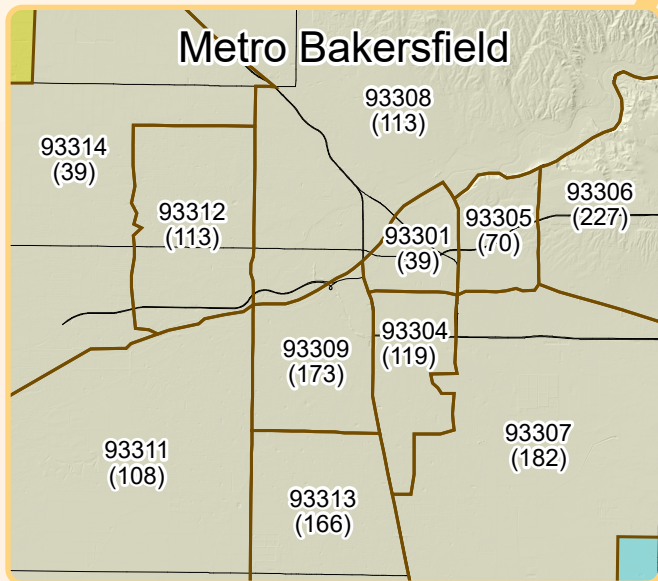

September 2024 FC, AAP, and Kin-Gap Cases in Kern County and Greater Bakersfield

Districts

- Bakersfield
- Delano
- Lake Isabella
- Lamont
- Mojave
- Ridgecrest
- Shafter
- Taft

Metro Bakersfield Zip Codes

— Major Roads

FC, AAP, Kin-Gap

Greater Bakersfield = 1,349
 Greater Bakersfield PO Boxes = 3
 Outlying Area = 363
 Total Kern County = 1,715
 Out-of-County = 192
 Totals = 1,907

Data Source

Foster Care (FC), Adoptions Assistance Program (AAP), Kin-Gap Cases by Zip Code. C-IV Ad Hoc including category codes: 03, 04, 05, 40, 42, 45, 4F. Map Created 10/22/2024 at 11:37 AM By Edwin Guerra, DHS, SSW III